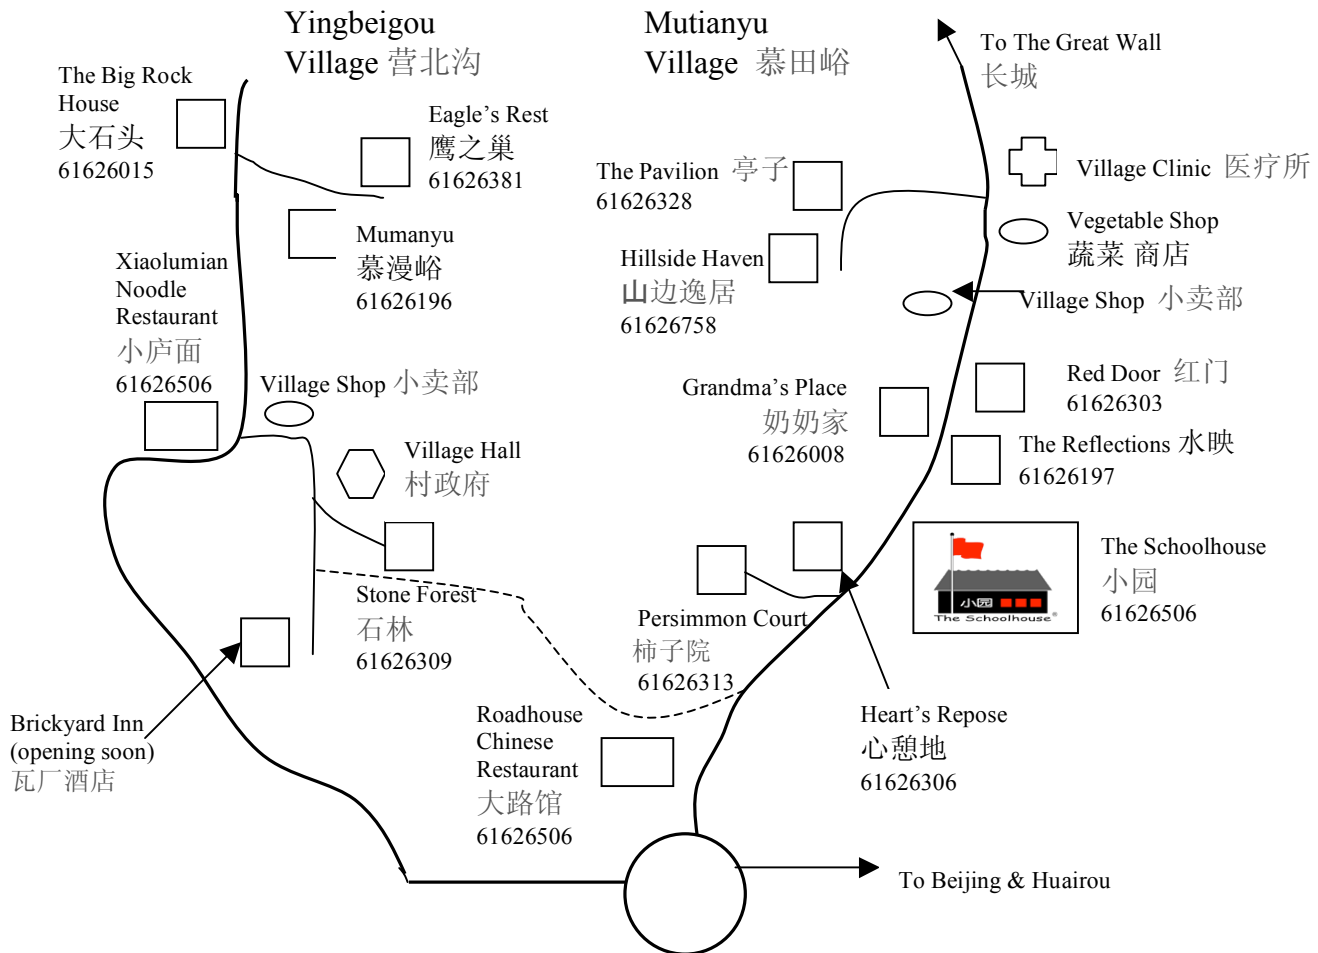

THE GREAT WALL 长城

Useful Information 友好提示:

Complimentary continental breakfast is served everyday at The Schoolhouse from 9am to 11am. Welcome!
欢迎早晨9点至11点之间到小园餐厅来享用免费欧式早餐。

If you need anything (amenities, ice, firewood, etc.) please do not hesitate to call us at 61626506 between 09.00 – 18.00. We are glad to provide them (in reasonable quantities) and make your stay as enjoyable as possible.
如果您需要例如: 洗漱用品, 冰块, 木柴等等物品, 请在上午9点至下午6点之间拨打61626506。我们很乐意向您提供合理数量的上述物品, 以确保您舒心地居住在这美丽的乡间。

If any emergency occurs, please feel free to call at 61626506 anytime. 如遇到紧急情况, 请拨打61626506。

Please note that check-out time is 12 noon. Make sure that the gate is locked when you leave the house. Thank you!
请注意: 离宿时间是中午12点。请务必在您离开房子时将大门锁好。谢谢!